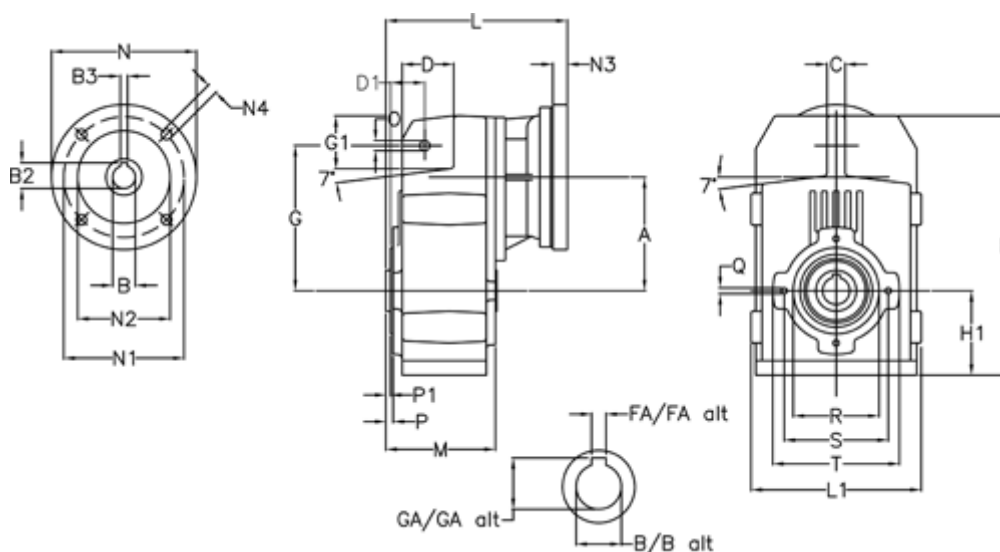

Article number: 295605129603225  
 Description: Shaft mounted gear  
 A514H50-1296-P71B5

## Measures

A = 211.30	FA = 14	M = 163.0	Q = M12x19
B = 50	G = 278	N = 160	R = 180
B1 = 14	G1 = 105.5	N1 = 130	S = 215
B2 = 16.3	GA = 53.5	N2 = 110	T = 250
B3 = 5	H = 479.0	N4 = M8x16	
C = 20	H1 = 144.0	O = 22	
D = 93.5	L = 339.5	P = 8.5	
D1 = 65.0	L1 = 273	P1 = 4.5	